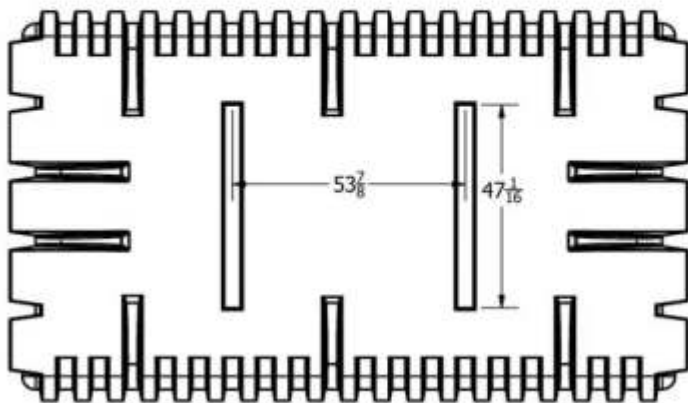

DETAIL A  
 SCALE 0.08 : 1

DRAWN	4/28/2014	TITLE	
CHECKED		2100 IMP GALLON HORIZONTAL BOX	
QA		WATER TANK	
MFG		SIZE	DWG NO
APPROVED		B	44335
SCALE: 1/16		REV	
		SHEET 1 OF 1	