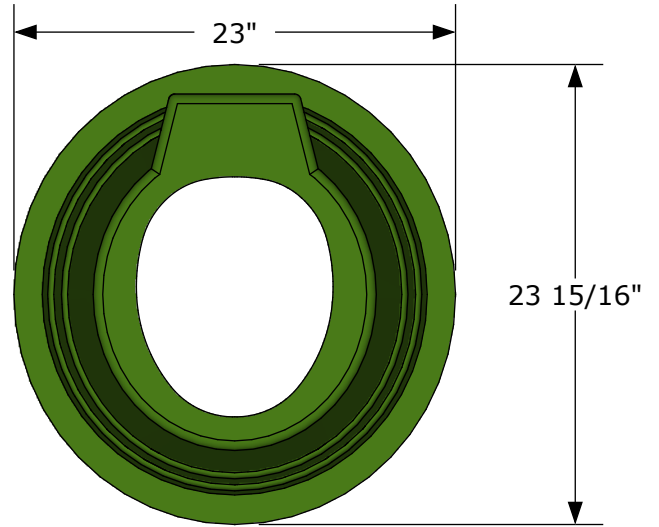

PTS

TOP

SIDE

BACK

- OUTHOUSE REPLACEMENT TOILET
- ONE PIECE HEAVY DUTY CONSTRUCTION
- STANDARD COLOR OPTIONS OF GREEN OR BROWN
- PORTABLE & LIGHT WEIGHT
- U.V. INHIBITORS PROVIDE PROTECTION AGAINST SUNLIGHT
- RODENT RESISTANT
- HYGENIC
- FLANGED BASE FOR EASY INSTALLATION
- WHEELCHAIR ACCESSIBLE
- 2 YEAR WARRANTY