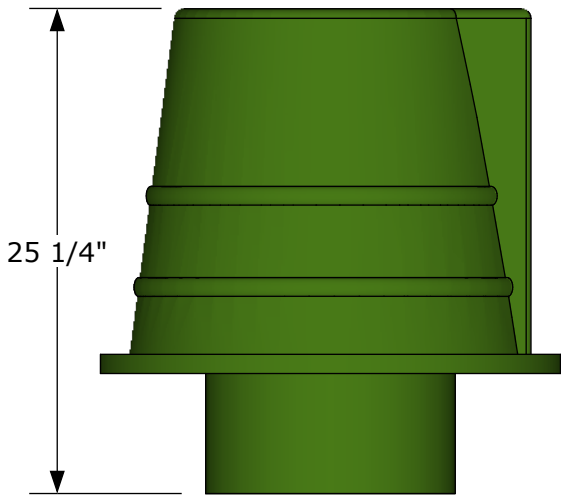

PTS

TOP

SIDE

BACK

- OUTHOUSE REPLACEMENT TOILET
- ONE PIECE HEAVY DUTY CONSTRUCTION
- STANDARD COLOR OPTIONS OF GREEN OR BROWN
- PORTABLE & LIGHT WEIGHT
- U.V. INHIBITORS PROVIDE PROTECTION AGAINST SUNLIGHT
- RODENT RESISTANT
- HYGENIC
- FLANGED BASE FOR EASY INSTALLATION
- WHEELCHAIR ACCESSIBLE
- 2 YEAR WARRANTY