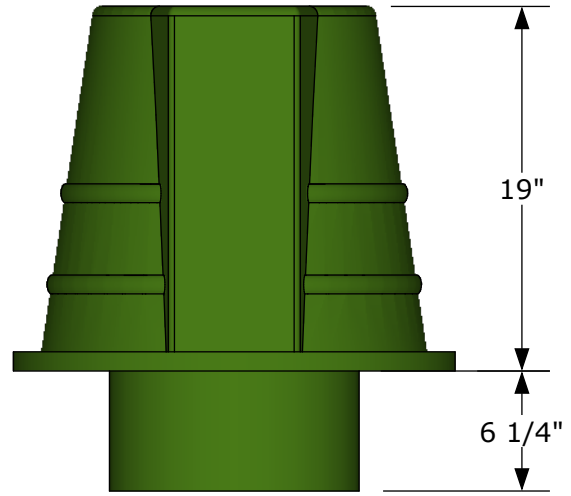

PTS

TOP

SIDE

BACK

- OUTHOUSE REPLACEMENT TOILET
- ONE PIECE HEAVY DUTY CONSTRUCTION
- STANDARD COLOR OPTIONS OF GREEN OR BROWN
- PORTABLE & LIGHT WEIGHT
- U.V. INHIBITORS PROVIDE PROTECTION AGAINST SUNLIGHT
- RODENT RESISTANT
- HYGENIC
- FLANGED BASE FOR EASY INSTALLATION
- WHEELCHAIR ACCESSIBLE
- 2 YEAR WARRANTY