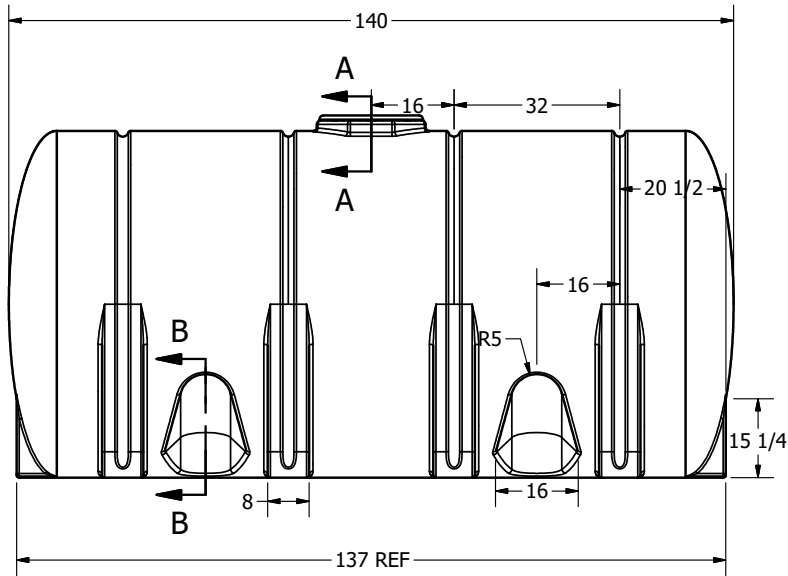

35 Calder Place, St. Albert, AB T8N 5A6  
Ph: 780.447.5222 Fax: 780.455.9448  
www.zeebest.com sales@zeebest.com

SECTION A-A  
SCALE 1 / 24

SECTION B-B  
SCALE 1 / 24

**Part # 40547**  
**Capacity: 2195 Imperial Gallons**  
**Dimensions: 90" Wide x 140" Long x 72" High**

Image not to scale or identical to actual tank. Representative picture only.