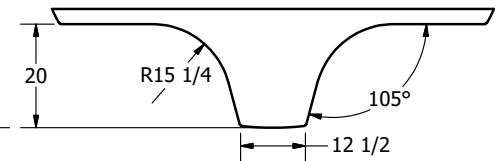

35 Calder Place, St. Albert, AB T8N 5A6  
Ph: 780.447.5222 Fax: 780.455.9448  
www.zeebest.com sales@zeebest.com

SECTION A-A  
SCALE 1 / 24

SECTION B-B  
SCALE 1 / 24

**Part # 40547**  
**Capacity: 2195 Imperial Gallons**  
**Dimensions: 90" Wide x 140" Long x 72" High**

Image not to scale or identical to actual tank. Representative picture only.