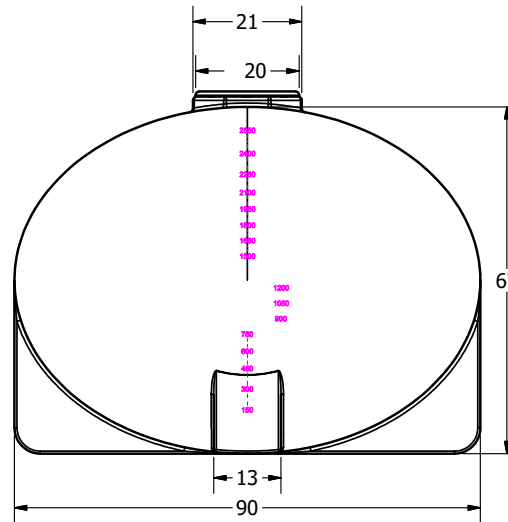

35 Calder Place, St. Albert, AB T8N 5A6  
Ph: 780.447.5222 Fax: 780.455.9448  
www.zeebest.com sales@zeebest.com

SECTION A-A  
SCALE 1 / 24

SECTION B-B  
SCALE 1 / 24

**Part # 40547**  
**Capacity: 2195 Imperial Gallons**  
**Dimensions: 90" Wide x 140" Long x 72" High**

Image not to scale or identical to actual tank. Representative picture only.