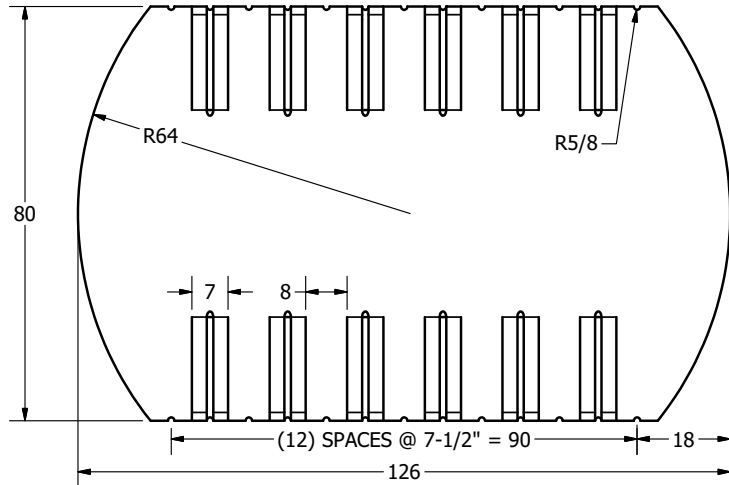

# ZEEBEST PLASTICS

35 Calder Place, St. Albert, AB T8N 5A6  
 Ph: 780.447.5222 Fax: 780.455.9448  
 www.zeebest.com sales@zeebest.com

VIEW B-B  
SCALE 1:24

SECTION A-A  
SCALE 1:24

ELLIPSE, 80 X 56

DETAIL C  
SCALE 1 / 8

**Part # 43143**  
**Capacity: 1333 Imperial Gallons**  
**Dimensions: 80" Wide x 126" Long x 53" High**

Image not to scale or identical to actual tank. Representative picture only.