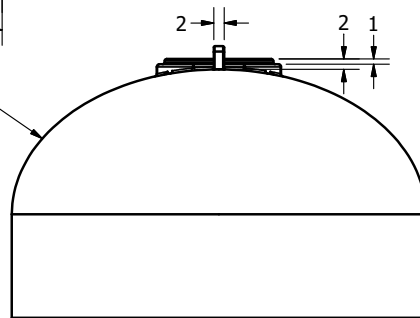

# ZEEBEST PLASTICS

35 Calder Place, St. Albert, AB T8N 5A6  
 Ph: 780.447.5222 Fax: 780.455.9448  
 www.zeebest.com sales@zeebest.com

VIEW B-B  
SCALE 1:24

SECTION A-A  
SCALE 1:24

ELLIPSE, 80 X 56

DETAIL C  
SCALE 1 / 8

**Part # 43143**  
**Capacity: 1333 Imperial Gallons**  
**Dimensions: 80" Wide x 126" Long x 53" High**

Image not to scale or identical to actual tank. Representative picture only.