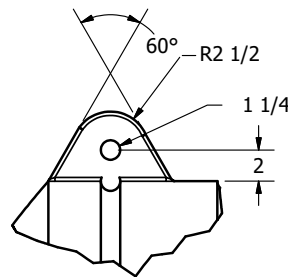

# ZEEBEST PLASTICS

35 Calder Place, St. Albert, AB T8N 5A6  
 Ph: 780.447.5222 Fax: 780.455.9448  
 www.zeebest.com sales@zeebest.com

VIEW B-B  
SCALE 1:24

SECTION A-A  
SCALE 1:24

ELLIPSE, 80 X 56

DETAIL C  
SCALE 1 / 8

**Part # 43143**  
**Capacity: 1333 Imperial Gallons**  
**Dimensions: 80" Wide x 126" Long x 53" High**

Image not to scale or identical to actual tank. Representative picture only.