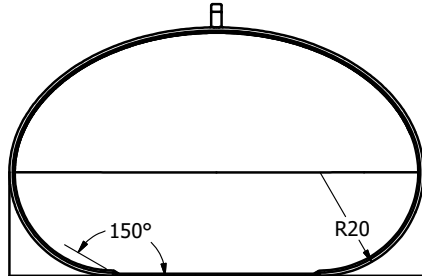

# ZEEBEST PLASTICS

35 Calder Place, St. Albert, AB T8N 5A6  
 Ph: 780.447.5222 Fax: 780.455.9448  
 www.zeebest.com sales@zeebest.com

VIEW B-B  
SCALE 1:24

SECTION A-A  
SCALE 1:24

ELLIPSE, 80 X 56

DETAIL C  
SCALE 1 / 8

**Part # 43143**  
**Capacity: 1333 Imperial Gallons**  
**Dimensions: 80" Wide x 126" Long x 53" High**

Image not to scale or identical to actual tank. Representative picture only.