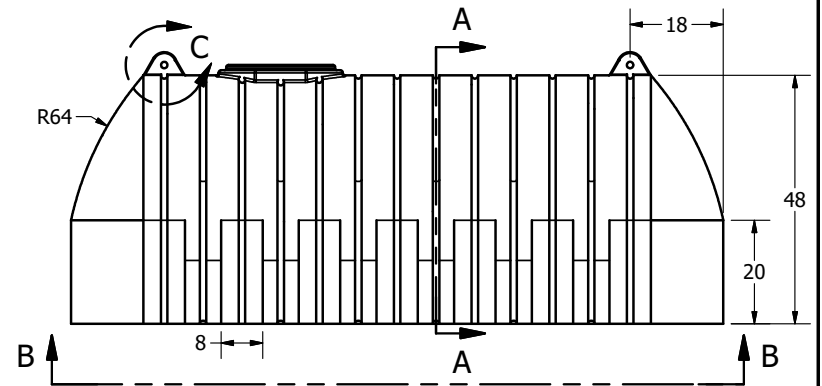

# ZEEBEST PLASTICS

35 Calder Place, St. Albert, AB T8N 5A6  
 Ph: 780.447.5222 Fax: 780.455.9448  
 www.zeebest.com sales@zeebest.com

VIEW B-B  
SCALE 1:24

SECTION A-A  
SCALE 1:24

ELLIPSE, 80 X 56

DETAIL C  
SCALE 1 / 8

**Part # 43143**  
**Capacity: 1333 Imperial Gallons**  
**Dimensions: 80" Wide x 126" Long x 53" High**

Image not to scale or identical to actual tank. Representative picture only.