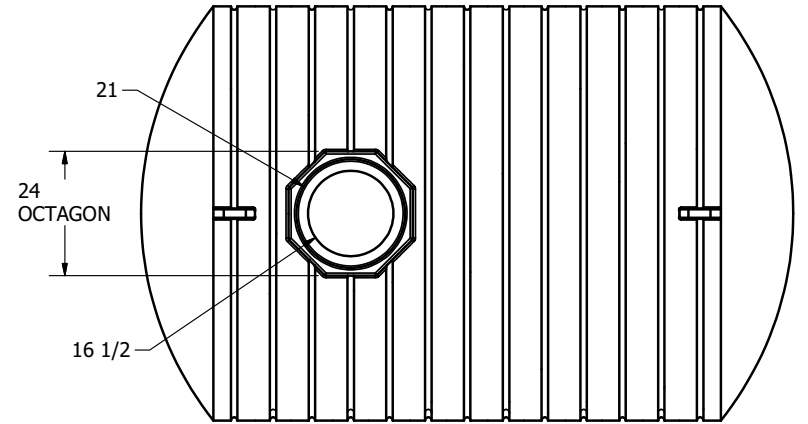

# ZEEBEST PLASTICS

35 Calder Place, St. Albert, AB T8N 5A6  
 Ph: 780.447.5222 Fax: 780.455.9448  
 www.zeebest.com sales@zeebest.com

VIEW B-B  
SCALE 1:24

SECTION A-A  
SCALE 1:24

ELLIPSE, 80 X 56

DETAIL C  
SCALE 1 / 8

**Part # 43143**  
**Capacity: 1333 Imperial Gallons**  
**Dimensions: 80" Wide x 126" Long x 53" High**

Image not to scale or identical to actual tank. Representative picture only.