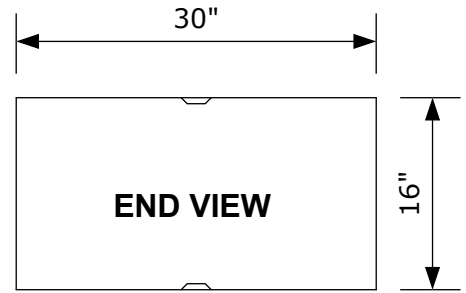

R1630100

CAPACITY: 164 IMP. GAL.

DIMENSIONS: 30" X 16" X 100" H

35 Calder Place, St. Albert, AB T8N 5A6
Ph: 780.447.5222 Fax: 780.455.9448
www.zeebest.com sales@zeebest.com