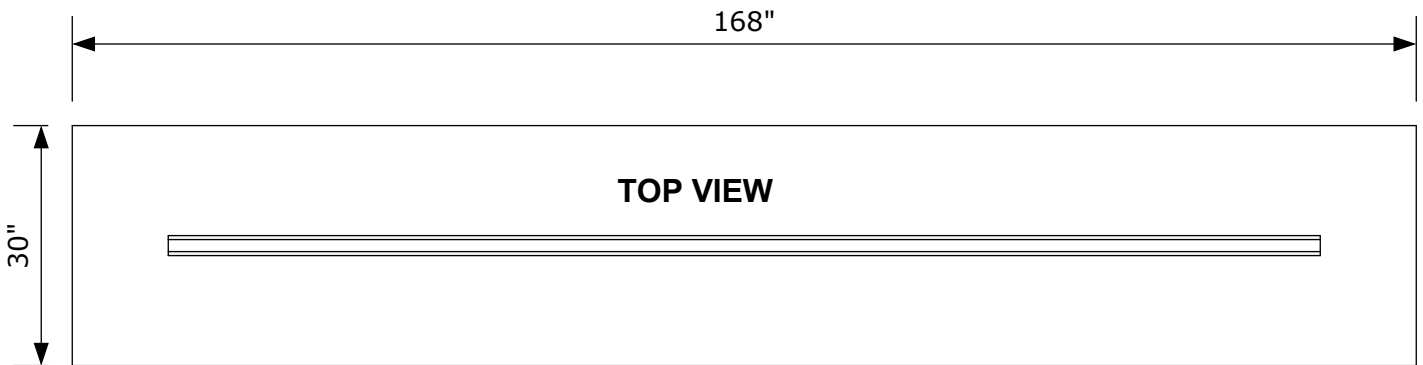

R1630168

CAPACITY: 290 IMP. GAL.

DIMENSIONS: 30" X 168" X 16" H

35 Calder Place, St. Albert, AB T8N 5A6
Ph: 780.447.5222 Fax: 780.455.9448
www.zeebest.com sales@zeebest.com