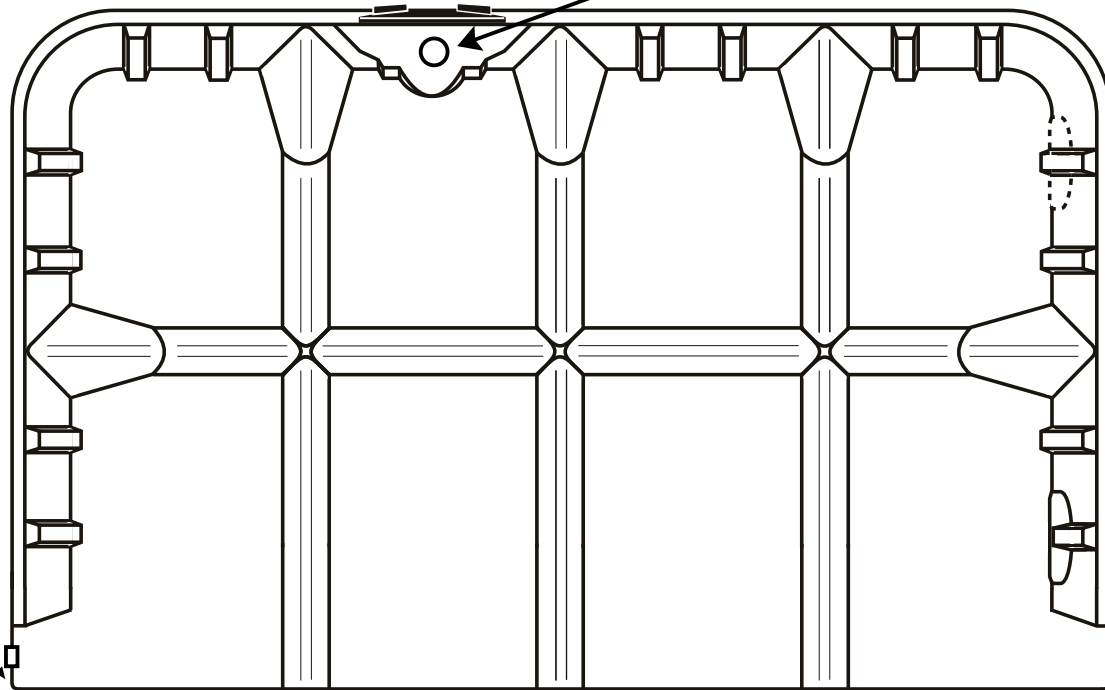

35 Calder Place, St. Albert, AB T8N 5A6  
Ph: 780.447.5222 Fax: 780.455.9448  
www.zeebest.com sales@zeebest.com

MODEL NO.: VS1600  
DIMENSIONS: 48" x 125" x 80" H,  
88" H with Frame  
CAPACITY: 1600 US Gallons  
6030 Litres

1-1/2" Fill (Brass)

2-1/2" Up from Bottom

125"

3" Overflow (Bulkhead)

2" Drain (Brass)

48"

80"

\*All Measurements are approximate

VS1600 GALLON VERTICAL STORAGE TANK