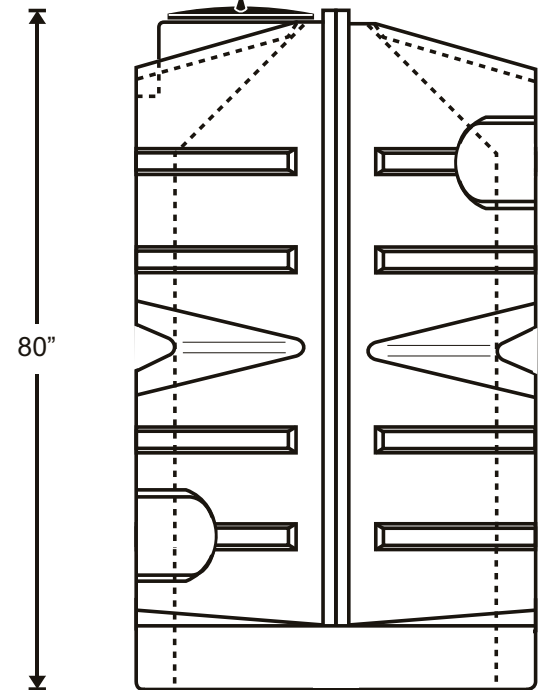

35 Calder Place, St. Albert, AB T8N 5A6  
Ph: 780.447.5222 Fax: 780.455.9448  
www.zeebest.com sales@zeebest.com

MODEL NO.: VS1600  
DIMENSIONS: 48" x 125" x 80" H,  
88" H with Frame  
CAPACITY: 1600 US Gallons  
6030 Litres

1-1/2" Fill (Brass)

2-1/2" Up from Bottom

125"

3" Overflow (Bulkhead)

2" Drain (Brass)

48"

80"

\*All Measurements are approximate