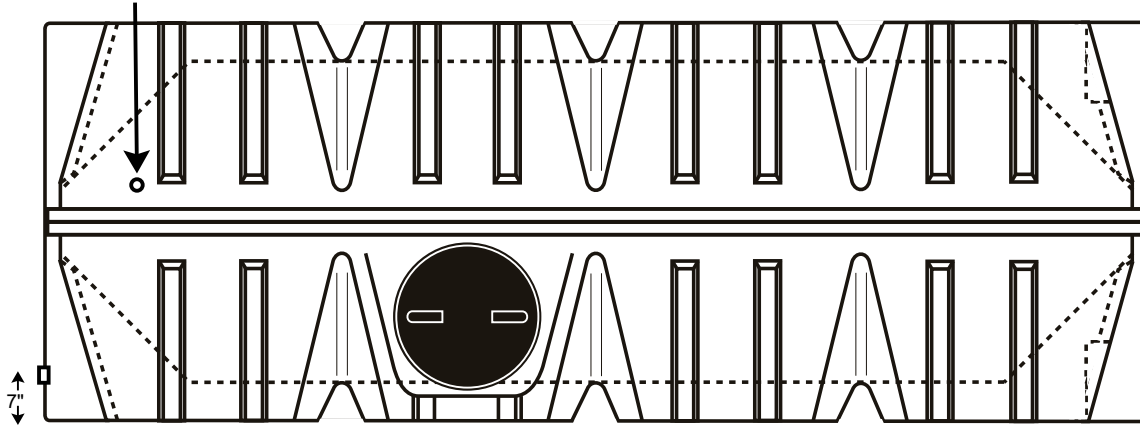

35 Calder Place, St. Albert, AB T8N 5A6  
Ph: 780.447.5222 Fax: 780.455.9448  
www.zeebest.com sales@zeebest.com

MODEL NO.: VS1600  
DIMENSIONS: 48" x 125" x 80" H,  
88" H with Frame  
CAPACITY: 1600 US Gallons  
6030 Litres

1-1/2" Fill (Brass)

2-1/2" Up from Bottom

125"

3" Overflow (Bulkhead)

2" Drain (Brass)

48"

80"

\*All Measurements are approximate

VS1600 GALLON VERTICAL STORAGE TANK