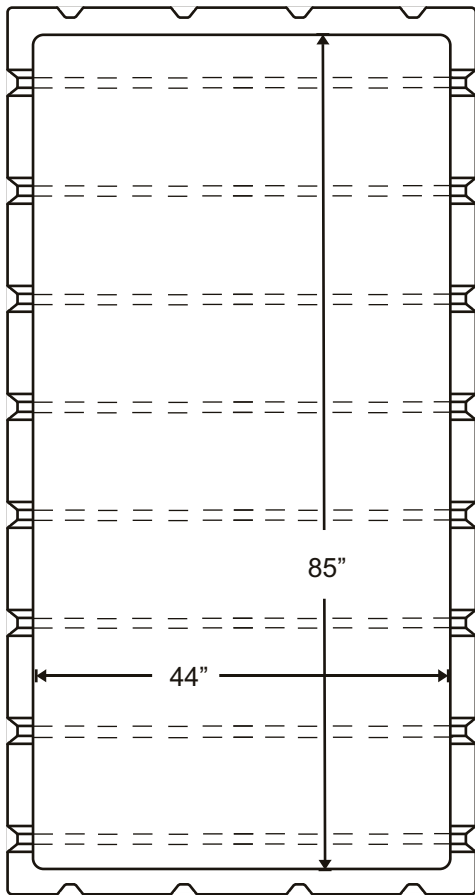

# ZB300 GALLON CONTAINMENT BASIN

- HEAVY DUTY, ONE-PIECE, SEAMLESS, POLYETHYLENE CONSTRUCTION
- FREE STANDING CONSTRUCTION; NO REINFORCEMENT REQUIRED
- EXCELLENT RESISTANCE TO IMPACT AND COLD WEATHER STRESS
- WON'T CRACK, RUST, OR CORRODE
- ULTRAVIOLET INHIBITORS PROVIDE PROTECTION AGAINST DETERIORATION FROM SUNLIGHT
- SUPERIOR CHEMICAL RESISTANCE AND COMPATIBILITY
- DIMENSIONS: 47" x 88" x 20" H (44" x 85" INSIDE)
- CAPACITY: 300 IMP. GAL. (1350 LITRES)