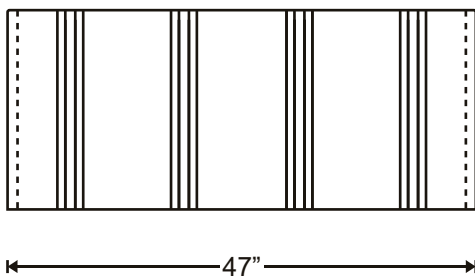

# ZB300 GALLON CONTAINMENT BASIN

- HEAVY DUTY, ONE-PIECE, SEAMLESS, POLYETHYLENE CONSTRUCTION
- FREE STANDING CONSTRUCTION; NO REINFORCEMENT REQUIRED
- EXCELLENT RESISTANCE TO IMPACT AND COLD WEATHER STRESS
- WON'T CRACK, RUST, OR CORRODE
- ULTRAVIOLET INHIBITORS PROVIDE PROTECTION AGAINST DETERIORATION FROM SUNLIGHT
- SUPERIOR CHEMICAL RESISTANCE AND COMPATIBILITY
- DIMENSIONS: 47" x 88" x 20" H (44" x 85" INSIDE)
- CAPACITY: 300 IMP. GAL. (1350 LITRES)