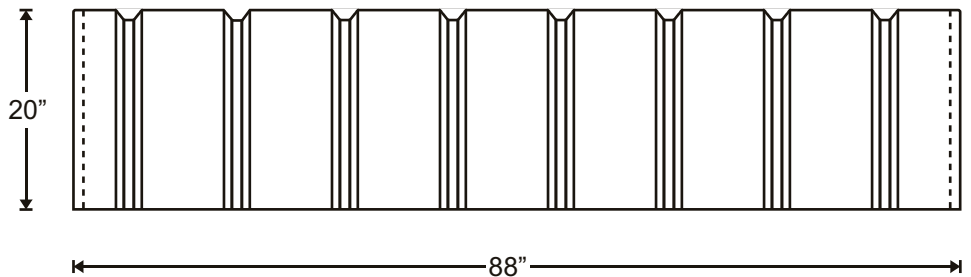

# ZB300 GALLON CONTAINMENT BASIN

- HEAVY DUTY, ONE-PIECE, SEAMLESS, POLYETHYLENE CONSTRUCTION
- FREE STANDING CONSTRUCTION; NO REINFORCEMENT REQUIRED
- EXCELLENT RESISTANCE TO IMPACT AND COLD WEATHER STRESS
- WON'T CRACK, RUST, OR CORRODE
- ULTRAVIOLET INHIBITORS PROVIDE PROTECTION AGAINST DETERIORATION FROM SUNLIGHT
- SUPERIOR CHEMICAL RESISTANCE AND COMPATIBILITY
- DIMENSIONS: 47" x 88" x 20" H (44" x 85" INSIDE)
- CAPACITY: 300 IMP. GAL. (1350 LITRES)