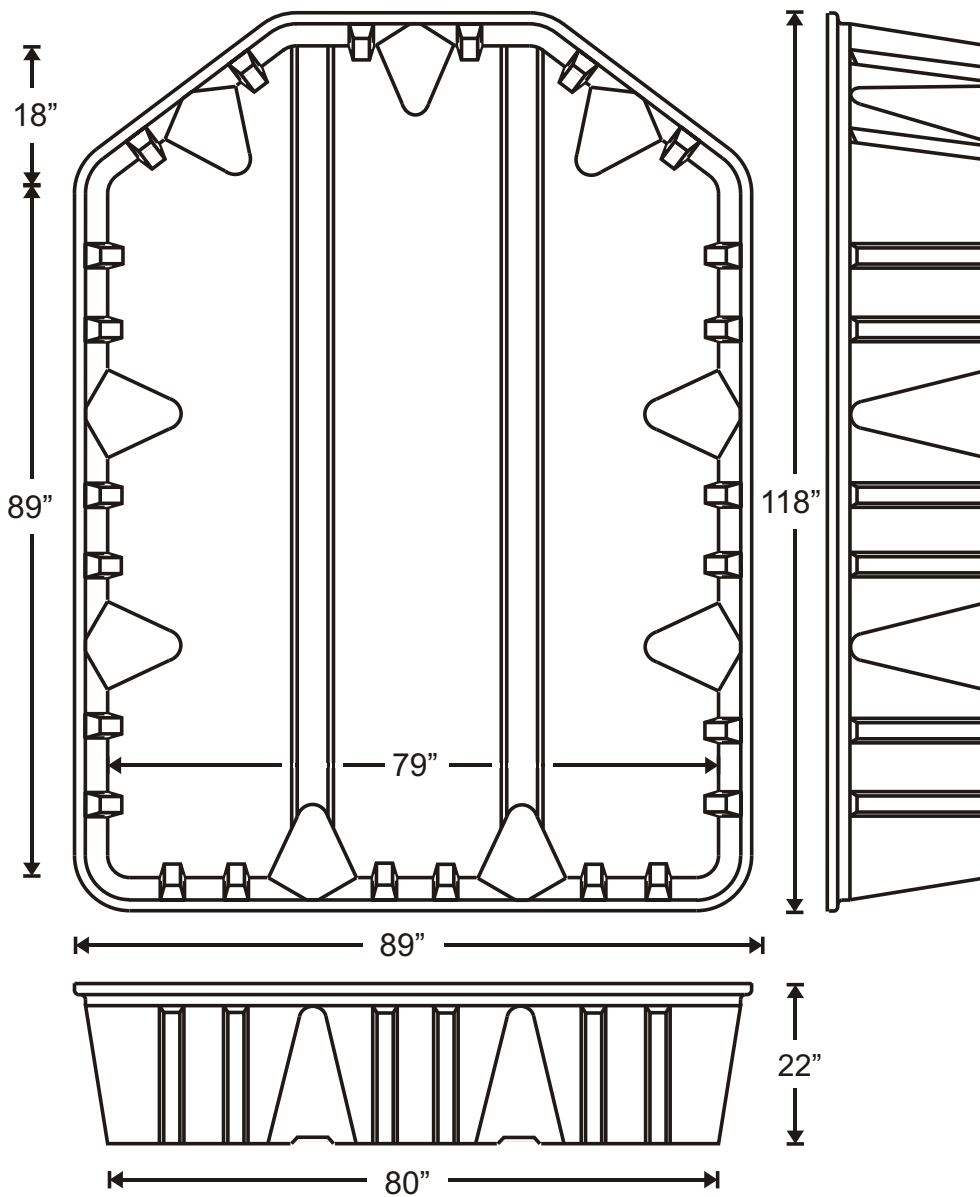

# ZB625 GALLON CONTAINMENT BASIN

- HEAVY DUTY, ONE-PIECE, SEAMLESS POLYETHYLENE CONSTRUCTION
- FREE STANDING CONSTRUCTION; NO REINFORCEMENT REQUIRED
- EXCELLENT RESISTANCE TO IMPACT AND COLD WEATHER STRESS
- WON'T CRACK, RUST, OR CORRODE
- ULTRAVIOLET INHIBITORS PROVIDE PROTECTION AGAINST DETERIORATION FROM SUNLIGHT
- SPECIFICALLY DESIGNED TO CONTAIN FILL HOSE, AND VALVE OUTLET
- SUPERIOR CHEMICAL RESISTANCE AND COMPATIBILITY
- IDEAL FOR CONTAINING MOST MATERIALS
- DIMENSIONS: 89" x 118" x 22" H  
(79" x 107" INSIDE)
- CAPACITY: 625 IMP. GAL.  
(2850 LITRES)