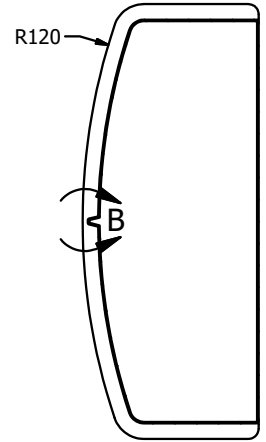

ZEEBEST PLASTICS

35 Calder Place, St. Albert, AB T8N 5A6
Ph: 780.447.5222 Fax: 780.455.9448
www.zeebest.com sales@zeebest.com

Part # 42890
Capacity: 1075 Imperial Gallons
Dimensions: 84" W x 126" L x 36" H

Image not to scale or identical to actual tank. Representative picture only.