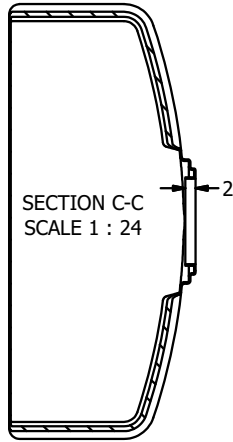

ZEEBEST PLASTICS

35 Calder Place, St. Albert, AB T8N 5A6
Ph: 780.447.5222 Fax: 780.455.9448
www.zeebest.com sales@zeebest.com

Part # 42890
Capacity: 1075 Imperial Gallons
Dimensions: 84" W x 126" L x 36" H

Image not to scale or identical to actual tank. Representative picture only.