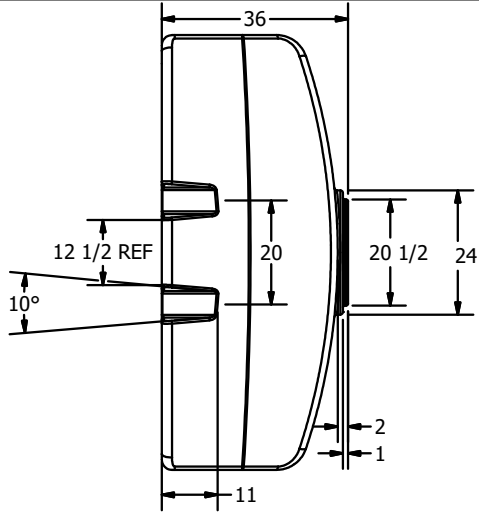

ZEEBEST PLASTICS

35 Calder Place, St. Albert, AB T8N 5A6
 Ph: 780.447.5222 Fax: 780.455.9448
 www.zeebest.com sales@zeebest.com

DETAIL E
SCALE 1 / 12

SECTION F-F
SCALE 1 : 24

SECTION A-A
SCALE 1 : 24

DETAIL B
SCALE 1 / 12

Part # 42890
 Capacity: 1075 Imperial Gallons
 Dimensions: 84" W x 126" L x 36" H

Image not to scale or identical to actual tank. Representative picture only.