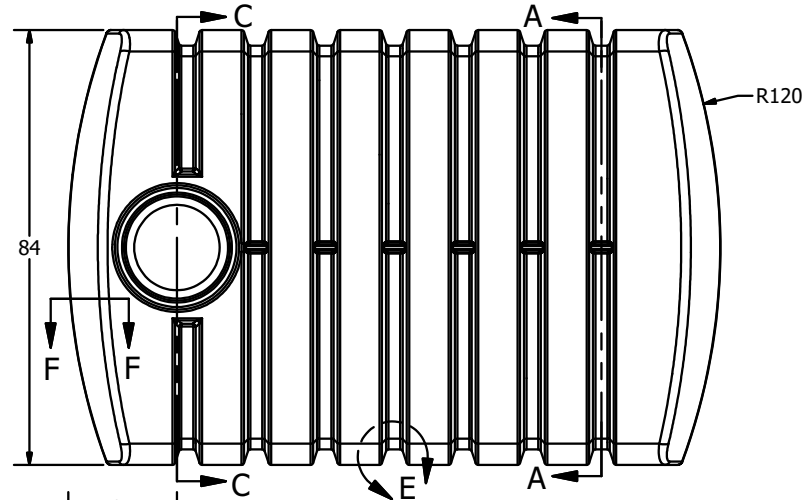

ZEEBEST PLASTICS

35 Calder Place, St. Albert, AB T8N 5A6
 Ph: 780.447.5222 Fax: 780.455.9448
 www.zeebest.com sales@zeebest.com

DETAIL E
SCALE 1 / 12

SECTION F-F
SCALE 1 : 24

SECTION A-A
SCALE 1 : 24

DETAIL B
SCALE 1 / 12

Part # 42890
 Capacity: 1075 Imperial Gallons
 Dimensions: 84" W x 126" L x 36" H

Image not to scale or identical to actual tank. Representative picture only.