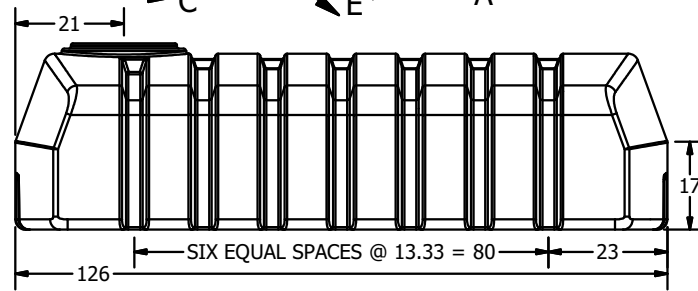

ZEEBEST PLASTICS

35 Calder Place, St. Albert, AB T8N 5A6
 Ph: 780.447.5222 Fax: 780.455.9448
 www.zeebest.com sales@zeebest.com

DETAIL E
SCALE 1 / 12

SECTION F-F
SCALE 1 : 24

SECTION A-A
SCALE 1 : 24

DETAIL B
SCALE 1 / 12

Part # 42890
 Capacity: 1075 Imperial Gallons
 Dimensions: 84" W x 126" L x 36" H

Image not to scale or identical to actual tank. Representative picture only.