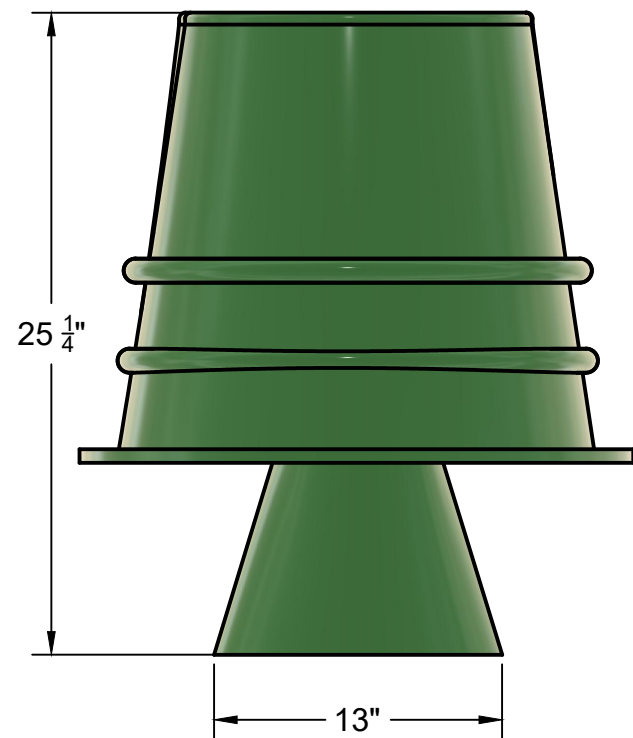

SECTION A-A  
SCALE 1:8

		PROJECT		
		pts		
		TITLE		
		PTS		
APPROVED	SIZE	CODE	DWG NO	REV
CHECKED	B			
DRAWN	Zeebest	31/05/2021	SCALE 1:10	WEIGHT
			SHEET 1/1	