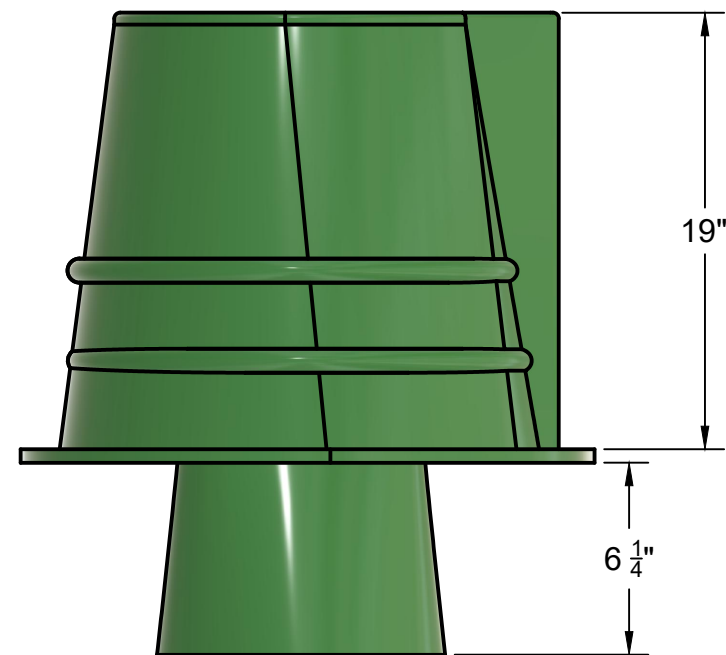

SECTION A-A  
SCALE 1:8

		PROJECT		
		pts		
		TITLE		
		PTS		
APPROVED	SIZE	CODE	DWG NO	REV
CHECKED	B			
DRAWN	Zeebest	31/05/2021	SCALE 1:10	WEIGHT
			SHEET 1/1	